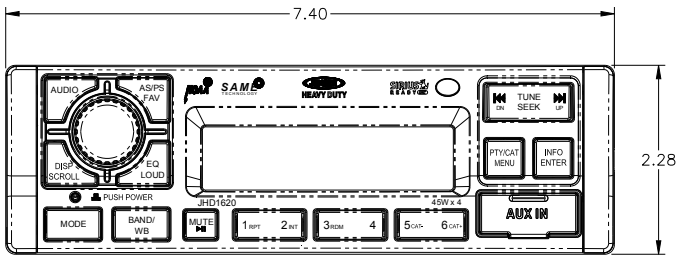

AM|FM|WB|CD|RBDS SIRIUS
Satellite & iPod Ready Stereo

JHD1620

KEY FEATURES:

- Heavy Duty DIN AM/FM Weatherband Radio
- Full 7-channel NOAA Weatherband tuner with "Weather Alert"
- S.A.M.E. (Specific Area Message Encoding)
- SIRIUS® Satellite Radio Ready Gen 3.0 (Requires SIRIUS® Tuner & Antenna)
- iPod® & iPhone® Ready (Requires JENSEN iPod® Interface Cable)
- Electronic AM/FM US/Euro Tuner with RBDS
- 4-channel 180 watt power amplifier (4x45W)
- Front and rear aux-in, plus Pre-Amp Line-out
- Large user friendly controls and buttons
- Full dot matrix high visibility display with Clock
- Up to 30-day memory for station pre-sets and audio/user menu settings when battery is disconnected
- Low battery alert
- Two-wire hook-up prevents battery drain when vehicle is off
- Conformal Coated Circuit Boards
- Heavy Duty design for maximum durability under all conditions
- Wireless remote ready (REMJHD10CC sold separately)
- RoHS Compliant
- Overall Dimensions: 7-1/2"W x 2-1/4"H

2602 Marina Drive • Elkhart, IN 46514 • www.asaelectronics.com
Features and Specifications Subject to Change Without Notice.

DESIGNED TO MOVE [YOU]™

AM|FM|WB|CD|RBDS SIRIUS
Satellite & iPod Ready Stereo

JHD1620

General Specifications

Power System		12 VDC
Operating Voltage Range		9 V to 18 V
Current Draw @ 12V	Idle	112 mA
	Nominal	2.0 A
	Maximum	10 A
Operating Temperature Range		-22°F to 185°F -30°C to 85°C
Storage Temperature Range		-40°F to 185°F -40°C to 85°C
Maximum Relative Humidity		95%
Overall Dimensions		6.3" x 7.4" x 2.1"
Product Weight (unpacked)		2.5 lbs.

Performance Specifications

FM Sensitivity		1 uV
AM Sensitivity		20 uV
Output Power	RMS	21 W x 4
	Maximum	45 W x 4
Total Harmonic Distortion @ 1 Watt		1%