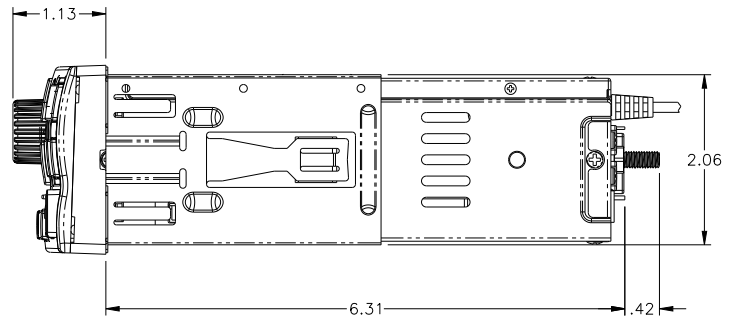

AM|FM|WB|CD|RBDS SIRIUS
Satellite & iPod Ready Stereo

JHD1620

KEY FEATURES:

- Heavy Duty DIN AM/FM Weatherband Radio
- Full 7-channel NOAA Weatherband tuner with "Weather Alert"
- S.A.M.E. (Specific Area Message Encoding)
- SIRIUS® Satellite Radio Ready Gen 3.0 (Requires SIRIUS® Tuner & Antenna)
- iPod® & iPhone® Ready (Requires JENSEN iPod® Interface Cable)
- Electronic AM/FM US/Euro Tuner with RBDS
- 4-channel 180 watt power amplifier (4x45W)
- Front and rear aux-in, plus Pre-Amp Line-out
- Large user friendly controls and buttons
- Full dot matrix high visibility display with Clock
- Up to 30-day memory for station pre-sets and audio/user menu settings when battery is disconnected
- Low battery alert
- Two-wire hook-up prevents battery drain when vehicle is off
- Conformal Coated Circuit Boards
- Heavy Duty design for maximum durability under all conditions
- Wireless remote ready (REMJHD10CC sold separately)
- RoHS Compliant
- Overall Dimensions: 7-1/2"W x 2-1/4"H

JHD1620

General Specifications

Power System		12 VDC
Operating Voltage Range		9 V to 18 V
Current Draw @ 12V	Idle	112 mA
	Nominal	2.0 A
	Maximum	10 A
Operating Temperature Range		-22°F to 185°F -30°C to 85°C
Storage Temperature Range		-40°F to 185°F -40°C to 85°C
Maximum Relative Humidity		95%
Overall Dimensions		6.3" x 7.4" x 2.1"
Product Weight (unpacked)		2.5 lbs.